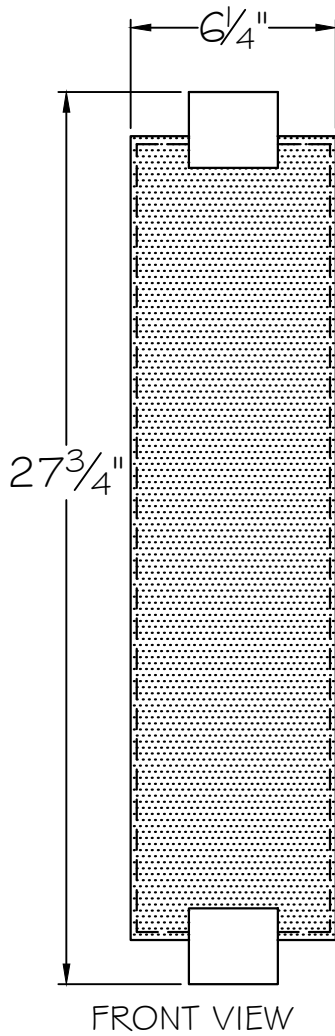

CUSTOMER REFERENCE DRAWING

STYLE CONFIGURATIONS:

TERRA ORIGINAL GLASS:	RAKE GLASS:
- 11ST BLACK / CLEAR GLASS	-15ST BLACK / RAKE CLEAR GLASS
- 12ST BLACK / GOLD GLASS	-25ST SILVER / RAKE CLEAR GLASS
- 21ST SILVER LEAF / CLEAR GLASS	-35ST GOLD / RAKE CLEAR GLASS
- 22ST SILVER LEAF / GOLD GLASS	-45ST BRONZE / RAKE CLEAR GLASS
- 31ST GOLD LEAF / CLEAR GLASS	
- 32ST GOLD LEAF / GOLD GLASS	
- 41ST BRONZE / CLEAR GLASS	
- 42ST BRONZE / GOLD GLASS	

GLASS TYPES:

-11, -12, -21, -22, -31, -32, -41, -42 (TERRA GLASS)	-15, -25, -35, -45 (RAKE GLASS)

This drawing, specifications and the product depicted are the exclusive property of Fine Art Handcrafted Lighting®. In compliance with US copyright and patent requirements, notice is hereby given that this document and the product depicted shall not be copied, altered or used in any manner without the expressed written consent of Fine Art Handcrafted Lighting®.