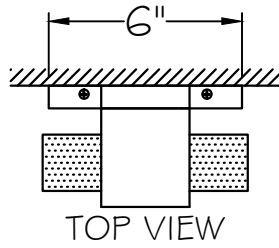

CUSTOMER REFERENCE DRAWING

STYLE CONFIGURATIONS:

TERRA ORIGINAL GLASS:	RAKE GLASS:
- 11ST BLACK / CLEAR GLASS	-15ST BLACK / RAKE CLEAR GLASS
- 12ST BLACK / GOLD GLASS	-25ST SILVER / RAKE CLEAR GLASS
- 21ST SILVER LEAF / CLEAR GLASS	-35ST GOLD / RAKE CLEAR GLASS
- 22ST SILVER LEAF / GOLD GLASS	-45ST BRONZE / RAKE CLEAR GLASS
- 31ST GOLD LEAF / CLEAR GLASS	
- 32ST GOLD LEAF / GOLD GLASS	
- 41ST BRONZE / CLEAR GLASS	
- 42ST BRONZE / GOLD GLASS	