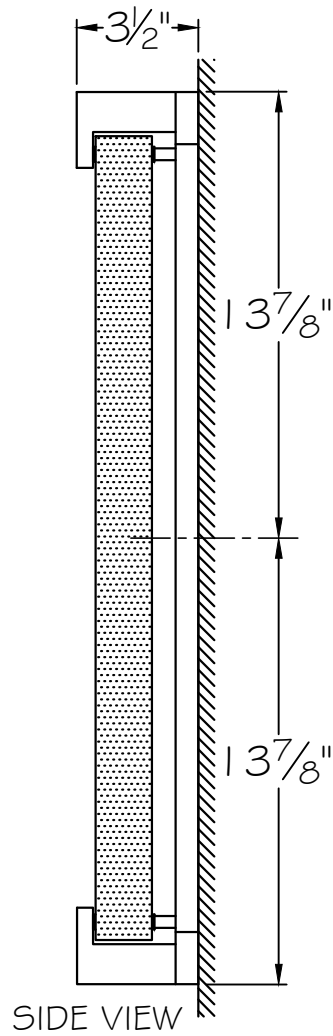

CUSTOMER REFERENCE DRAWING

STYLE CONFIGURATIONS:

TERRA ORIGINAL GLASS:	RAKE GLASS:
- 11ST BLACK / CLEAR GLASS	-15ST BLACK / RAKE CLEAR GLASS
- 12ST BLACK / GOLD GLASS	-25ST SILVER / RAKE CLEAR GLASS
- 21ST SILVER LEAF / CLEAR GLASS	-35ST GOLD / RAKE CLEAR GLASS
- 22ST SILVER LEAF / GOLD GLASS	-45ST BRONZE / RAKE CLEAR GLASS
- 31ST GOLD LEAF / CLEAR GLASS	
- 32ST GOLD LEAF / GOLD GLASS	
- 41ST BRONZE / CLEAR GLASS	
- 42ST BRONZE / GOLD GLASS	

GLASS TYPES:

-11, -12, -21, -22, -31, -32, -41, -42 (TERRA GLASS)	-15, -25, -35, -45 (RAKE GLASS)

This drawing, specifications and the product depicted are the exclusive property of Fine Art Handcrafted Lighting®. In compliance with US copyright and patent requirements, notice is hereby given that this document and the product depicted shall not be copied, altered or used in any manner without the expressed written consent of Fine Art Handcrafted Lighting®.

www.finearthl.com Tel:(305) 821-3850 Fax:(305) 513-5736
FINE ART LAMPS®

STYLE NUMBER:

896850

DATE:

6/6/2022