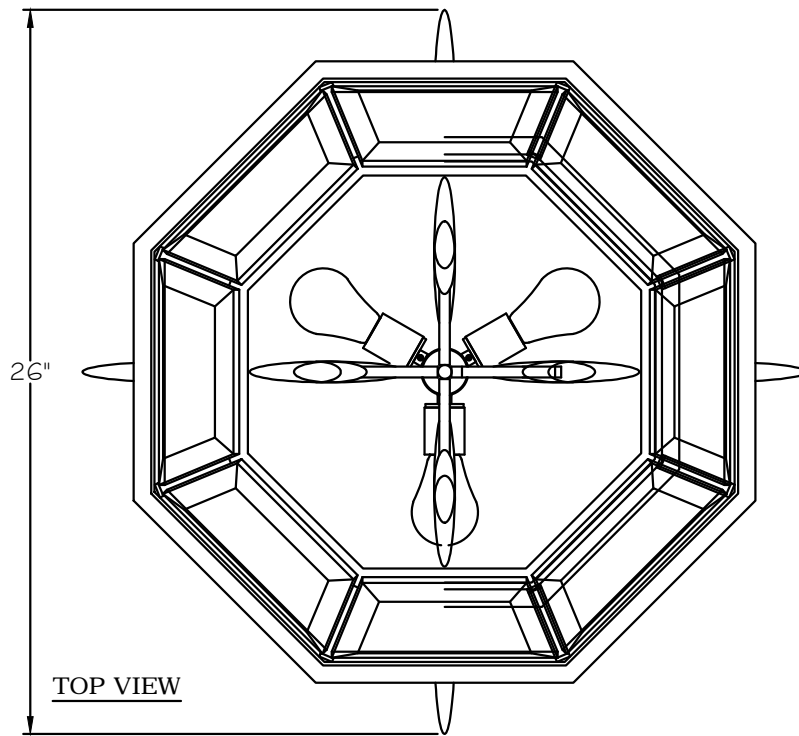

CUSTOMER REFERENCE DRAWING

STYLE CONFIGURATIONS:

-ST SILVER

767740 GOLD

-SF4 SILVER

-SF3 GOLD

This drawing, specifications and the product depicted are the exclusive property of Fine Art Handcrafted Lighting®. In compliance with US copyright and patent requirements, notice is hereby given that this document and the product depicted shall not be copied, altered or used in any manner without the expressed written consent of Fine Art Handcrafted Lighting®.