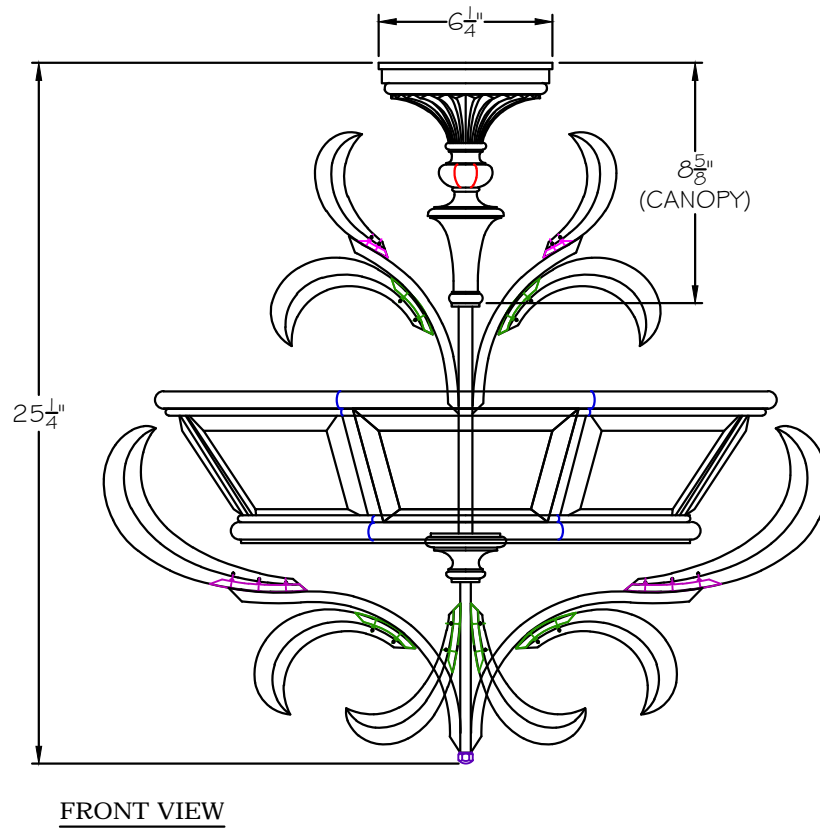

CUSTOMER REFERENCE DRAWING

STYLE CONFIGURATIONS:

-ST SILVER

767740 GOLD

-SF4 SILVER

-SF3 GOLD

This drawing, specifications and the product depicted are the exclusive property of Fine Art Handcrafted Lighting®. In compliance with US copyright and patent requirements, notice is hereby given that this document and the product depicted shall not be copied, altered or used in any manner without the expressed written consent of Fine Art Handcrafted Lighting®.