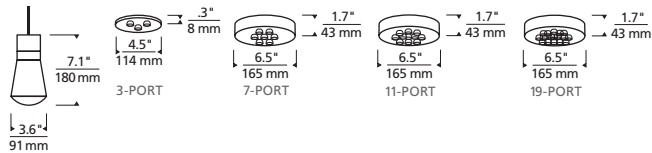

chandelier