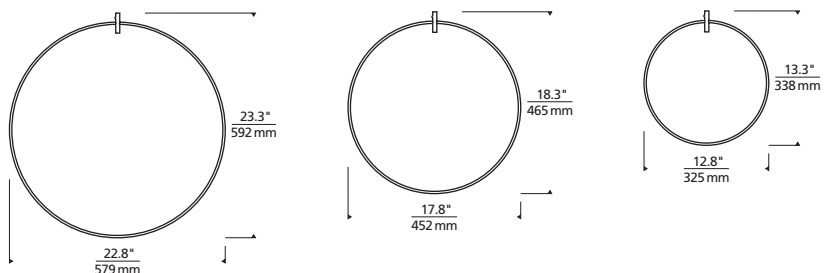

SPECIFICATIONS

FIXTURE HEIGHT	7.1"
FIXTURE DIAMETER	3.6"
WEIGHT	4 lbs
CORD LENGTH	144"
DELIVERED LUMENS	241 each
WATTS	9 each
VOLTAGE	120V
DIMMING	ELV, Triac
LIGHT DISTRIBUTION	Omnidirectional
MOUNTING OPTIONS	4" square or octagon electrical box
CCT	3000K, 2200K or Warm Color Dimming 3000K-2200K LED module
CRI	90+
GENERAL LISTING	ETL
FIELD SERVICEABLE LED	Yes
CONSTRUCTION	Aluminum, Optic Crystal
FINISH	Aged Brass, Black, Satin Nickel
LED LIFETIME	>50,000 to L70
WARRANTY	5 years

700LOCUSR	SIZE	CANOPY FINISH
13	13" SMALL ¹	R AGED BRASS
18	18" MEDIUM	B BLACK
23	23" LARGE	S SATIN NICKEL

¹13" ONLY AVAILABLE IN BLACK AND SATIN NICKEL

ORDERING INFORMATION

700TDALVPMC	SIZE	CORD COLOR	HARDWARE FINISH	LAMP
	1-LIGHT PENDANT	B BLACK	R AGED BRASS	-LEDWD LED 90 CRI WARM COLOR DIMMING 3000-2200K 120V
3	3-LIGHT CHANDELIER	I BLACK & WHITE	B BLACK	-LED922 LED 90 CRI 2200K 120V
7	7-LIGHT CHANDELIER	U BLUE	S SATIN NICKEL	-LED930 LED 90 CRI 3000K 120V
11	11-LIGHT CHANDELIER	P COPPER		
		Y GRAY		
		O ORANGE		
		R RED		
		W WHITE		