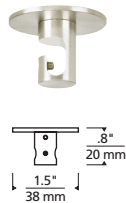

SWAG HOOK OPTION

Use as a creative tool to gracefully change a pendant's point of suspension from the mounting canopy to any point on the ceiling. Order one for each pendant.

700TDSWG	FINISH
R	AGED BRASS
Z	ANTIQUÉ BRONZE
B	BLACK
S	SATIN NICKEL
W	WHITE