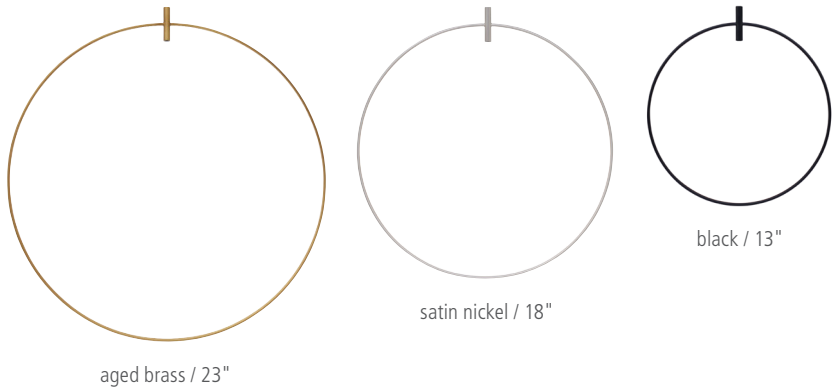

SPECIFICATIONS

FIXTURE HEIGHT	7.1"
FIXTURE DIAMETER	3.6"
WEIGHT	4 lbs
CORD LENGTH	144"
DELIVERED LUMENS	241 each
WATTS	9 each
VOLTAGE	120V
DIMMING	ELV, Triac
LIGHT DISTRIBUTION	Omnidirectional
MOUNTING OPTIONS	4" square or octagon electrical box
CCT	3000K, 2200K or Warm Color Dimming 3000K-2200K LED module
CRI	90+
GENERAL LISTING	ETL
FIELD SERVICEABLE LED	Yes
CONSTRUCTION	Aluminum, Optic Crystal
FINISH	Aged Brass, Black, Satin Nickel
LED LIFETIME	>50,000 to L70
WARRANTY	5 years

700LOCUSR	SIZE	CANOPY FINISH
13	13" SMALL ¹	R AGED BRASS
18	18" MEDIUM	B BLACK
23	23" LARGE	S SATIN NICKEL

¹13" ONLY AVAILABLE IN BLACK AND SATIN NICKEL

ORDERING INFORMATION

700TDALVPMC	SIZE	CORD COLOR	HARDWARE FINISH	LAMP
	1-LIGHT PENDANT	B BLACK	R AGED BRASS	-LEDWD LED 90 CRI WARM COLOR DIMMING 3000-2200K 120V
3	3-LIGHT CHANDELIER	I BLACK & WHITE	B BLACK	-LED922 LED 90 CRI 2200K 120V
7	7-LIGHT CHANDELIER	U BLUE	S SATIN NICKEL	-LED930 LED 90 CRI 3000K 120V
11	11-LIGHT CHANDELIER	P COPPER		
		Y GRAY		
		O ORANGE		
		R RED		
		W WHITE		