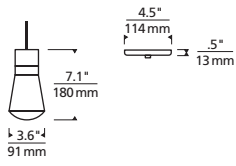

SPECIFICATIONS

FIXTURE HEIGHT	7.1"
FIXTURE DIAMETER	3.6"
WEIGHT	4 lbs
CORD LENGTH	144"
DELIVERED LUMENS	241 each
WATTS	9 each
VOLTAGE	120V
DIMMING	ELV, Triac
LIGHT DISTRIBUTION	Omnidirectional
MOUNTING OPTIONS	4" square or octagon electrical box
CCT	3000K, 2200K or Warm Color Dimming 3000K-2200K LED module
CRI	90+
GENERAL LISTING	ETL
FIELD SERVICEABLE LED	Yes
CONSTRUCTION	Aluminum, Optic Crystal
FINISH	Aged Brass, Black, Satin Nickel
LED LIFETIME	>50,000 to L70
WARRANTY	5 years

700LOCUSR	SIZE	CANOPY FINISH
13	13" SMALL ¹	R AGED BRASS
18	18" MEDIUM	B BLACK
23	23" LARGE	S SATIN NICKEL

¹13" ONLY AVAILABLE IN BLACK AND SATIN NICKEL

ORDERING INFORMATION

700TDALVPMC	SIZE	CORD COLOR	HARDWARE FINISH	LAMP
	1-LIGHT PENDANT	B BLACK	R AGED BRASS	-LEDWD LED 90 CRI WARM COLOR DIMMING 3000-2200K 120V
3	3-LIGHT CHANDELIER	I BLACK & WHITE	B BLACK	-LED922 LED 90 CRI 2200K 120V
7	7-LIGHT CHANDELIER	U BLUE	S SATIN NICKEL	-LED930 LED 90 CRI 3000K 120V
11	11-LIGHT CHANDELIER	P COPPER		
		Y GRAY		
		O ORANGE		
		R RED		
		W WHITE		