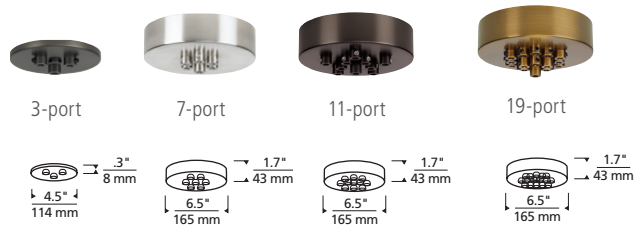

MULTI-PORT CANOPY OPTIONS

Mount to a standard 4" junction box with round plaster ring (provided by electrician).

700TDMRD	SIZE	CANOPY	FINISH
3	3-PORT	T METAL	R AGED BRASS
7	7-PORT		Z ANTIQUE BRONZE
11	11-PORT¹		B BLACK
19	19-PORT²		S SATIN NICKEL
			W WHITE

¹11-PORT CANOPY ONLY AVAILABLE IN ANTIQUE BRONZE, BLACK AND SATIN NICKEL.
²19-PORT CANOPY ONLY AVAILABLE IN AGED BRASS AND SATIN NICKEL.