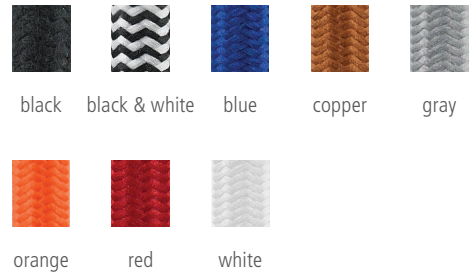

¹11-PORT CANOPY ONLY AVAILABLE IN ANTIQUE BRONZE, BLACK AND SATIN NICKEL.
²19-PORT CANOPY ONLY AVAILABLE IN AGED BRASS AND SATIN NICKEL.

SWAG HOOK OPTION

Use as a creative tool to gracefully change a pendant's point of suspension from the mounting canopy to any point on the ceiling. Order one for each pendant.

700TDSWG	FINISH
R	AGED BRASS
Z	ANTIQUÉ BRONZE
B	BLACK
S	SATIN NICKEL
W	WHITE

CORD COLOR OPTIONS

LOCUS ACCESSORY OPTIONS

Available in three sizes, this clean, circular accessory adds dimension and scale as it frames Tech Lighting's socket and cord style pendants including Mina, SoCo and Alva (sold separately).