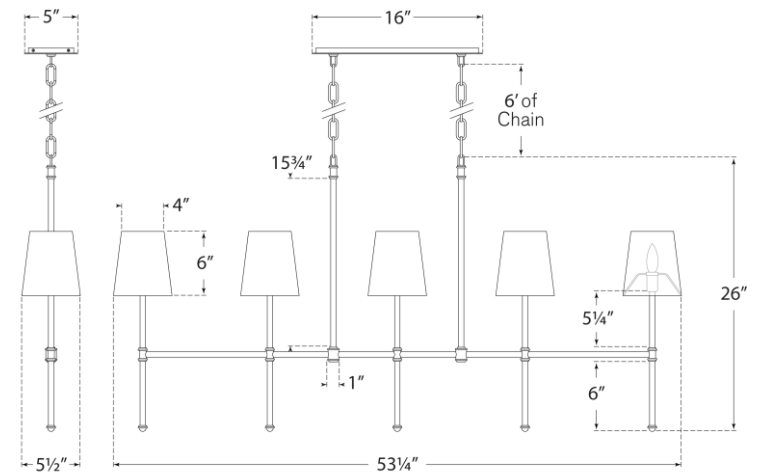

TEAR SHEET

Camille Medium Linear Chandelier

Item # SK 5055HAB-L

Designer: Suzanne Kasler

Height: 26"

Width: 53.25"

Canopy: 5" x 16" Rectangle

Finishes: BZ, HAB, PN

Shade Treatments: L, NP

Shade Details: 4" x 5.5" x 6"

Socket: 5 - E12 Candelabra

Wattage: 5 - 40 B11

Weight: 17 Pounds

Side View