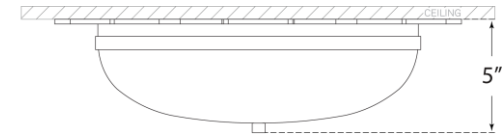

TEAR SHEET

Rachel Large Flush Mount

Item # AH 4030GM-WG

Designer: Alexa Hampton

Height: 5"

Width: 18"

Finishes: GM, NB, PN

Glass Options: WG

Socket: 2 - E26 Keyless

Wattage: 2 - 60 B11

Weight: 12 Pounds

Side View

Bottom View