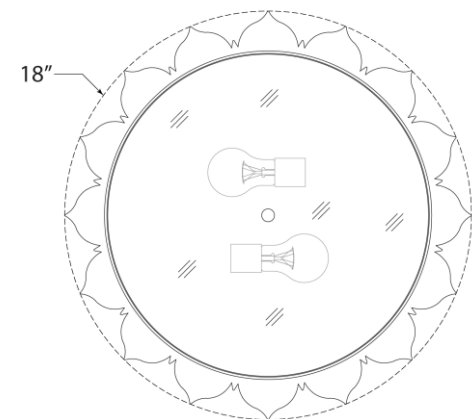

TEAR SHEET

Rachel Large Flush Mount

Item # AH 4030GM-WG

Designer: Alexa Hampton

Height: 5"

Width: 18"

Finishes: GM, NB, PN

Glass Options: WG

Socket: 2 - E26 Keyless

Wattage: 2 - 60 B11

Weight: 12 Pounds

Side View

Bottom View